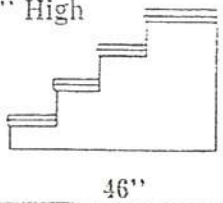

Simon's Concrete Step Details 260 589-3223

Porch Steps Only
4', 5', 6', wide

30" Platforms
4', 5', 6', wide

42" Platforms
4', 5', 6', wide

60" Platforms
4', 5', 6', wide

1 Riser
7 1/4" High

2 Riser
14 1/2" High

3 Riser
21 3/4" High

4 Riser
29" High

5 Riser
36 1/4" High

5' wide only on 5 and 6 riser high step

6 Riser
43 1/2" High

...in a matter of minutes!

VISIT OUR SHOWROOM FOR IDEAS

PRE-CAST UNIT STEPS are "set" in place... and ready for use!