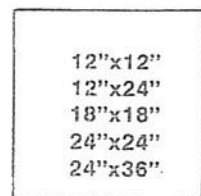

Simon's Concrete Step Details 260 589-3223

Porch Steps Only
4', 5', 6', wide

30" Platforms
4', 5', 6', wide

42" Platforms
4', 5', 6', wide

60" Platforms
4', 5', 6', wide

1 Riser
7 1/4" High

2 Riser
14 1/2" High

3 Riser
21 3/4" High

4 Riser
29" High

5 Riser
36 1/4" High

5' wide only on 5 and 6 riser high step

6 Riser
43 1/2" High

...in a matter of minutes!

VISIT OUR SHOWROOM FOR IDEAS

PRE-CAST UNIT STEPS are "set" in place... and ready for use!