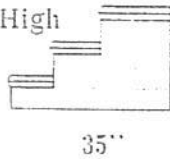

Simon's Concrete Step Details 260 589-3223

Porch Steps Only
4', 5', 6', wide

30" Platforms
4', 5', 6', wide

42" Platforms
4', 5', 6', wide

60" Platforms
4', 5', 6', wide

1 Riser
7 1/4" High

2 Riser
14 1/2" High

3 Riser
21 3/4" High

4 Riser
29" High

5 Riser
36 1/4" High

5' wide only on 5 and 6 riser high step

6 Riser
43 1/2" High

...in a matter of minutes!

VISIT OUR SHOWROOM FOR IDEAS

PRE-CAST UNIT STEPS are "set" in place... and ready for use!