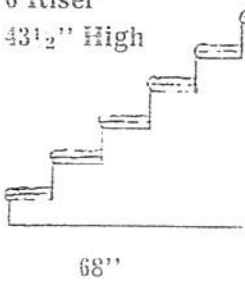

Simon's Concrete Step Details 260 589-3223

Porch Steps Only
4', 5', 6', wide

30" Platforms
4', 5', 6', wide

42" Platforms
4', 5', 6', wide

60" Platforms
4', 5', 6', wide

1 Riser
7 1/4" High

2 Riser
14 1/2" High

3 Riser
21 3/4" High

4 Riser
29" High

5 Riser
36 1/4" High

5' wide only on 5 and 6 riser high step

6 Riser
43 1/2" High

...in a matter of minutes!

VISIT OUR SHOWROOM FOR IDEAS

PRE-CAST UNIT STEPS are "set" in place... and ready for use!